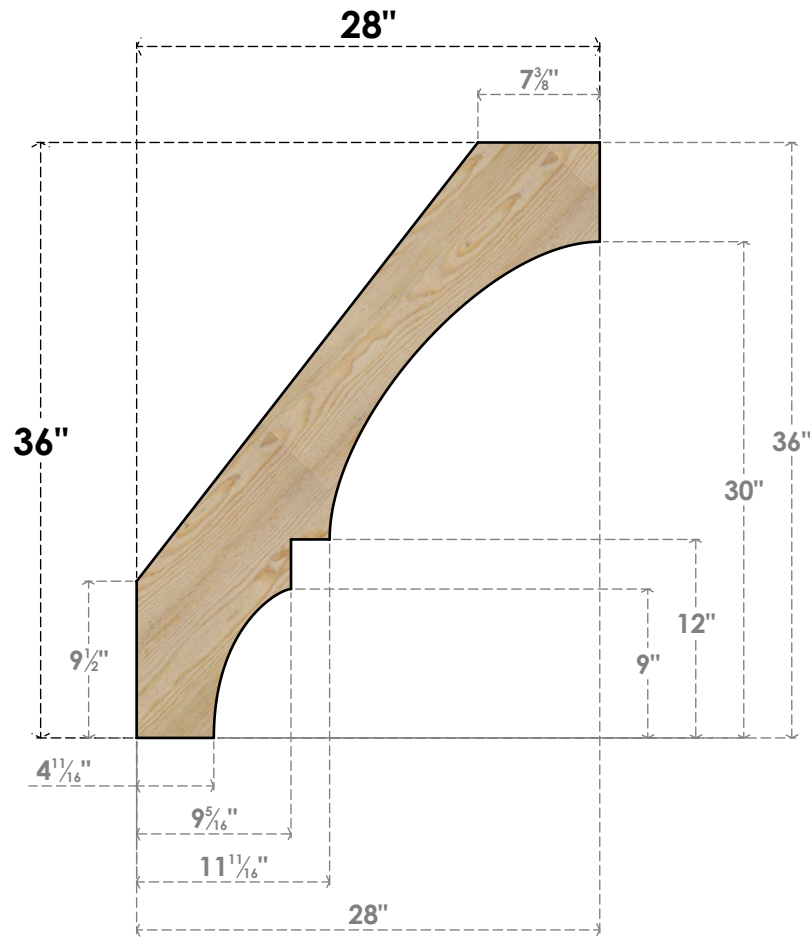

# BRC06X28X36BOA00RDF

6"W X 28"D X 36"H BALBOA ROUGH SAWN BRACE, DOUGLAS FIR

**SIDE**

**FRONT**

EKENA MILLWORK  
 2300 WEST MAIN ST.  
 CLARKSVILLE, TX 75426  
 TOLL FREE: 866-607-0453  
 WWW.EKENAMILLWORK.COM

**NOTES**

1. INSTALLATION TO BE COMPLETED IN ACCORDANCE WITH MANUFACTURER'S SPECIFICATIONS.
2. DRAWING MAY NOT BE TO SCALE
3. THIS DRAWING IS INTENDED FOR DESIGN AND PLANNING PURPOSES ONLY.
4. ALL INFORMATION CONTAINED HEREIN WAS CURRENT AT THE TIME OF DEVELOPMENT BUT MUST BE REVIEWED AND APPROVED BY THE PRODUCT MANUFACTURER TO BE CONSIDERED ACCURATE.
5. PRODUCTS ARE NOT KILN DRIED. THIS ITEM IS UNIQUE AND WILL CONTAIN THE NATURAL VARIATIONS THAT THE WOOD SPECIES OFFERS. THIS MAY RESULT IN VARIATIONS UP TO 1/4"