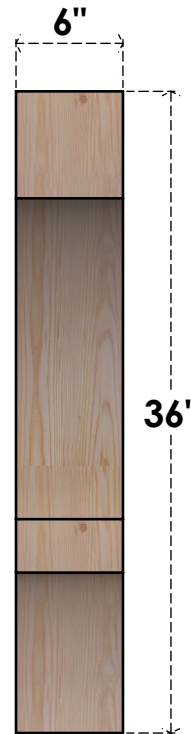

# BRC06X28X36BOA00RDF

6"W X 28"D X 36"H BALBOA ROUGH SAWN BRACE, DOUGLAS FIR

**SIDE**

**FRONT**

EKENA MILLWORK  
 2300 WEST MAIN ST.  
 CLARKSVILLE, TX 75426  
 TOLL FREE: 866-607-0453  
 WWW.EKENAMILLWORK.COM

**NOTES**

1. INSTALLATION TO BE COMPLETED IN ACCORDANCE WITH MANUFACTURER'S SPECIFICATIONS.
2. DRAWING MAY NOT BE TO SCALE
3. THIS DRAWING IS INTENDED FOR DESIGN AND PLANNING PURPOSES ONLY.
4. ALL INFORMATION CONTAINED HEREIN WAS CURRENT AT THE TIME OF DEVELOPMENT BUT MUST BE REVIEWED AND APPROVED BY THE PRODUCT MANUFACTURER TO BE CONSIDERED ACCURATE.
5. PRODUCTS ARE NOT KILN DRIED. THIS ITEM IS UNIQUE AND WILL CONTAIN THE NATURAL VARIATIONS THAT THE WOOD SPECIES OFFERS. THIS MAY RESULT IN VARIATIONS UP TO 1/4"